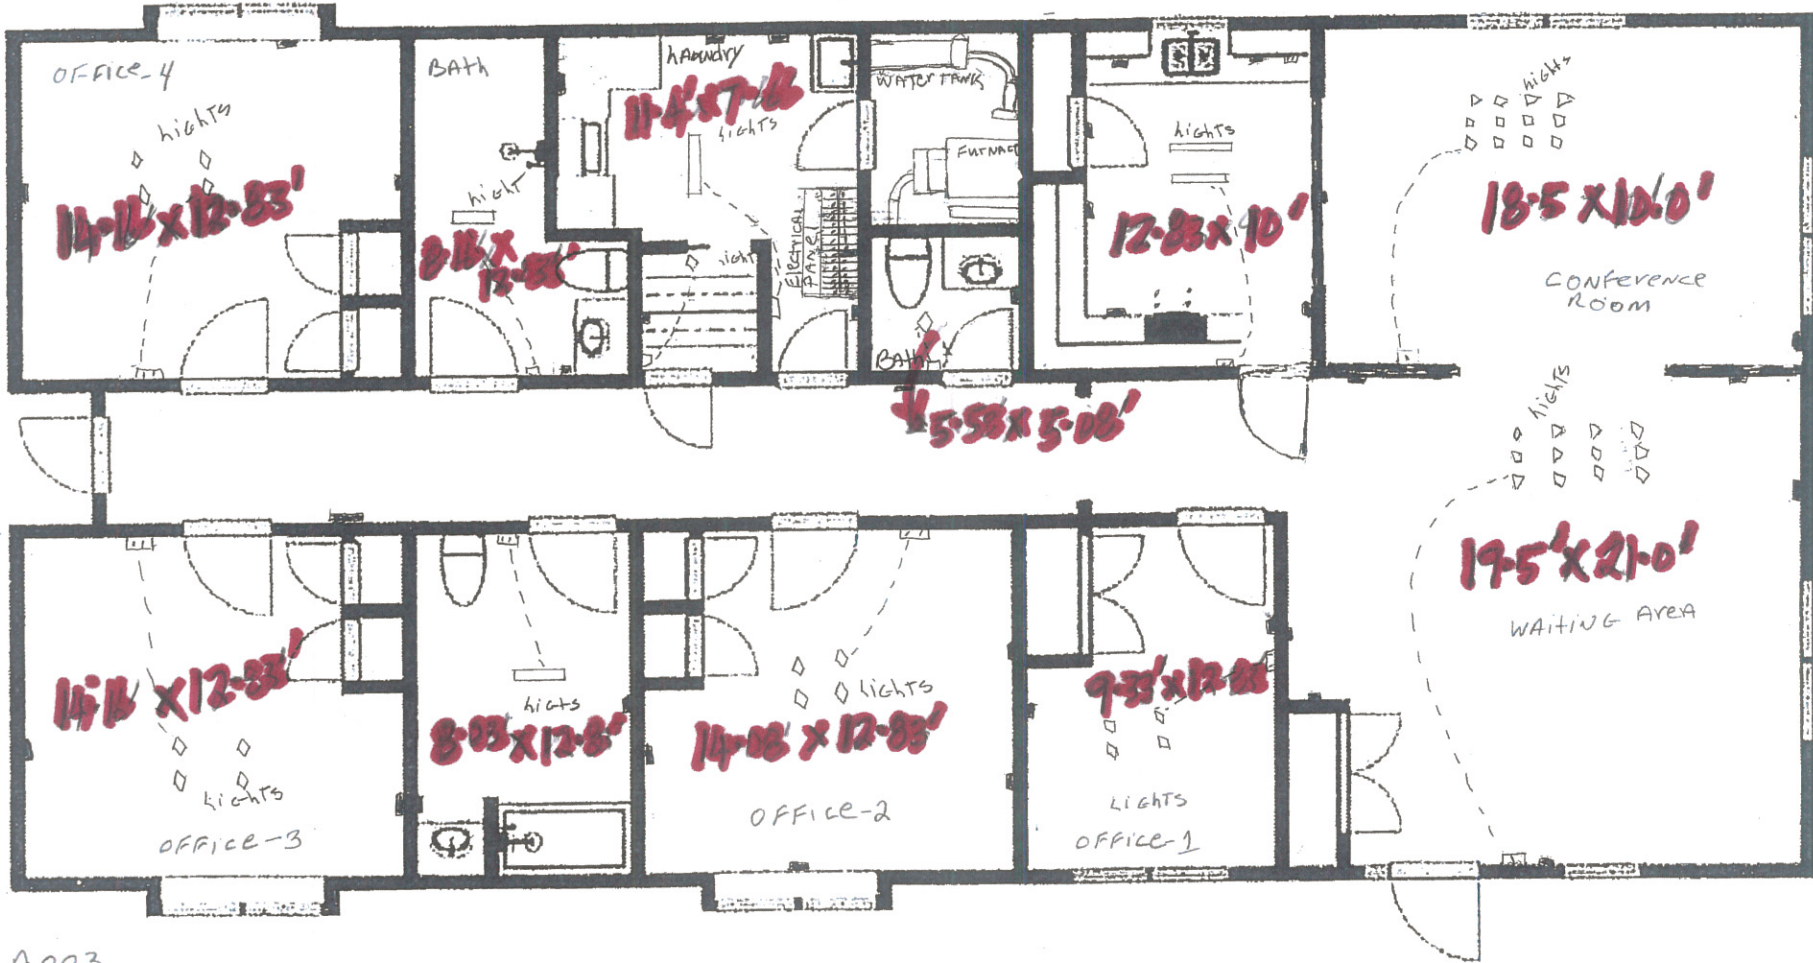

Address: 639 ATLANTIC STREET, SE
WASHINGTON, DC. 20032

A003
Proposed Floor Plan